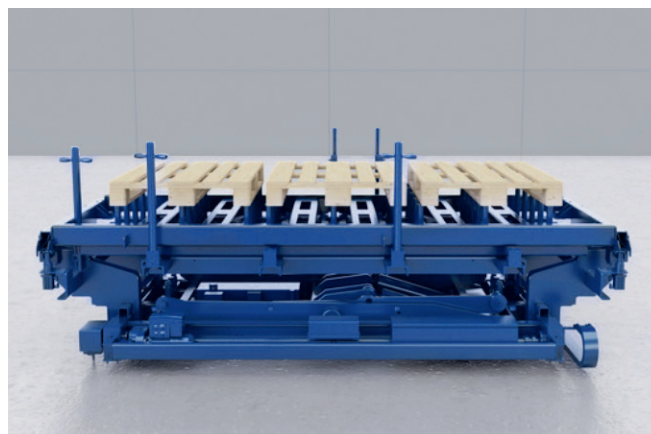

EPAL CARRIER

The key to efficient, space-saving, and secure storage of Euro pallets

Discover the smart way to store Euro pallets: with the EPAL CARRIER from STOPA. It is specifically designed to optimize the storage of sheets on Euro pallets (EPAL) and impresses with its space-saving features.

The intelligent design allows the Euro pallets to be sunk into the EPAL CARRIER and securely fixed, eliminating the risk of slipping.

The combined use of the EPAL CARRIER and transport carts with lifting function enables a fast storage and retrieval process.

BENEFITS AT A GLANCE →

- ▣ No additional storage space loss for empty Euro pallets.
- ▣ Increased storage capacity – approx. 50% more net loading height.
- ▣ Safe handling. No slipping of Euro pallets.
- ▣ Designed for Compact II.
- ▣ Can be combined with transport carts with lifting function.