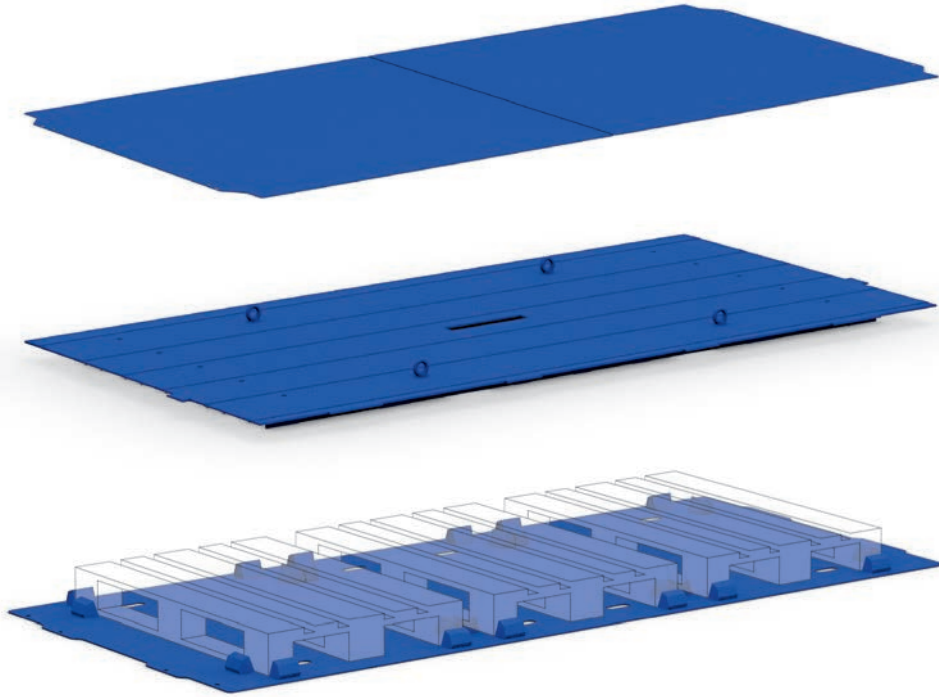

BASE PLATES

Store everything from small parts to Euro pallets:
the complement to the system pallet

Gaps are no longer an issue. STOPA's FLOOR PLATES are the perfect complement to the SYSTEM PALLET. They enable safe and efficient storage of crates, Euro pallets, finished parts, and much more.

With the FLOOR PLATES, you can ensure that nothing falls through the gaps of the SYSTEM PALLETS and everything stays in place. The use of rubber pads makes them particularly valuable for storing sensitive materials.

Versions

- ▮ Standard floor plate
- ▮ Forklift-capable floor plates
- ▮ Floor plates for Euro pallets/mesh boxes

PRODUCT HIGHLIGHTS AND OPTIONS →

Secure storage

The use of floor plates allows for the safe storage of small parts.

Forklift-capable floor plates

Diese Bodenbleche besitzen an der Unterseite spezielle Aussparungen für die Entnahme mittels Gabelstapler.

Floor plates for Euro pallets/mesh boxes

For the storage of Euro pallets or mesh boxes, these floor plates are equipped with centering on the top. This ensures precise positioning and prevents slipping.